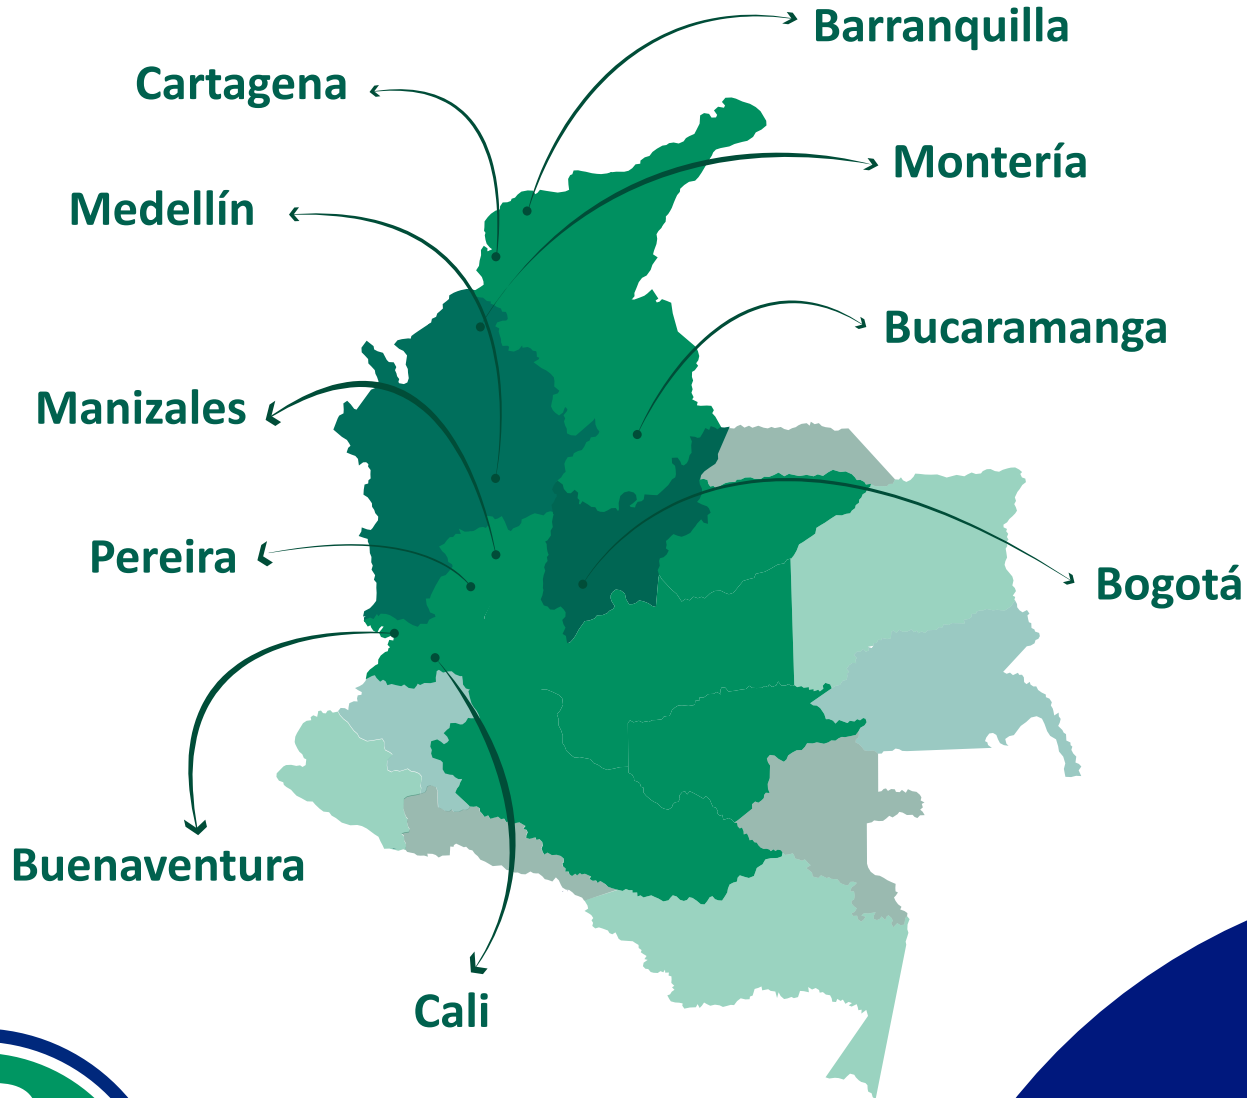

Nuestras sedes

Our location